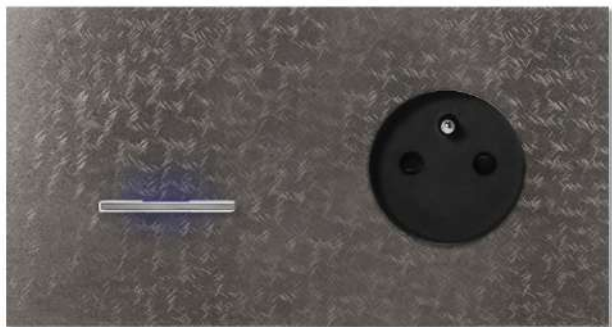

## match up

Combine Chopin in a horizontal or vertical 2-gang configuration. Opt for 1 or 2 levers in 3 different finishes: black aluminium, chromed or gold-plated with or without LED. Create a sophisticated and timeless appearance at home.