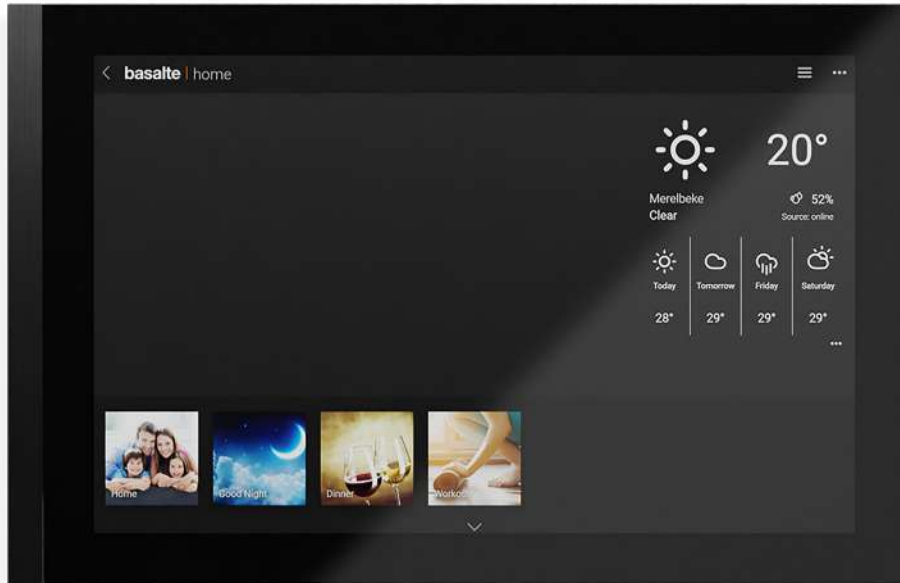

# Lena

your flagship touch display

After Lisa and Ellie, big sister Lena completes the range as flagship touch display for Basalte Home. Her full HD LCD 10.1" touchscreen gives you a clear overview of your intelligent home.